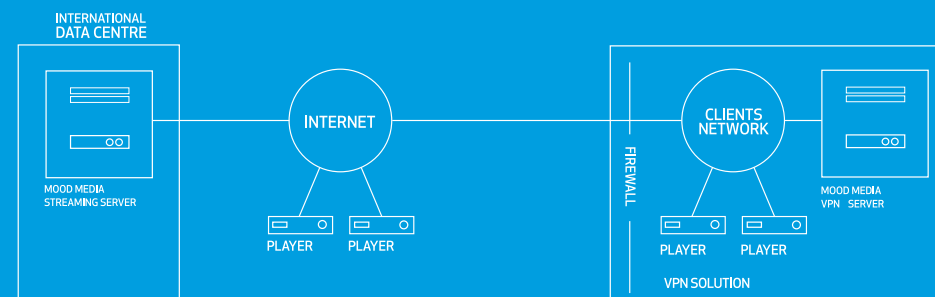

Three types of management and scheduling:

- stream management allows you total flexibility to create a large number of audio streams and program selection that can be switched without any interruption
- play list scheduling creates scheduled programs based on a definition set (play lists are then generated from program rules)
- advertising scheduling gives you full freedom to schedule advertisements at fixed times or at a set frequency per hour

Reliable network, smooth operation

All programmes are stored in a secure, internet based, central music database with a mirrored fall back platform meaning it is always on and always reliable. Continuous monitoring ensures a smooth operation for every site.

VPN (virtual private network) integration

When integrated in a VPN a central server is placed behind the customer firewall. Players will only communicate with this server. The streaming platform only sends unique program streams to the central server. This allows strict network control combined with a reduction in internet bandwidth usage.

Easy to use and tamper proof players

Players are highly reliable, easy to use and tamper proof. They connect to any sound system and buffer the audio stream by 30 seconds, using HTTP based authentication, ensuring continuous, undisturbed sound.

Move people to connect more with Mood Media DIRECT ADSL

For more info go to www.moodmedia.com
Mood Media | Forest Lodge Westerham Road | Keston Kent BR2 6HE
T 00 44 1689 882 200 | F 00 44 1689 882 288
E info_uk@moodmedia.com | W moodmedia.com